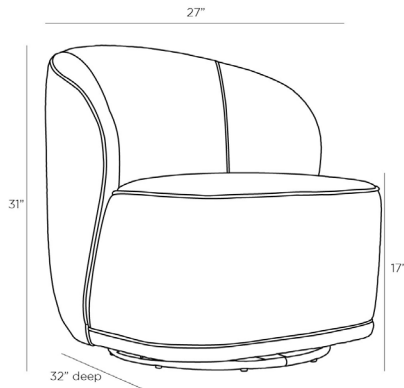

## KAITLYN SWIVEL CHAIR

8158

H: 31 IN, W: 29 IN, D: 32 IN

Mist Velvet

Contract Suitable As Is

Elegantly shaped and perfectly proportioned, the Kaitlyn Swivel Chair draws attention in any room. A subtle winged back wraps around the seat, creating graceful curves that add luxurious detail to its barrel design. Fully upholstered in a plush mist velvet, the chair rests on a blackened iron swivel base for added function.

### DIMENSIONS

Arm	H: 26 IN, W: 3 IN, D: 9 IN
Foot Print	W: 29 IN, D: 32 IN
Yardage To Reupholster	3.8
Leg Height	1.5 IN
Seat Back Height	15 IN
Seat	W: 27 IN, D: 21.5 IN
Seat Height	17 IN
Seat	W: 27 IN, D: 21.5 IN